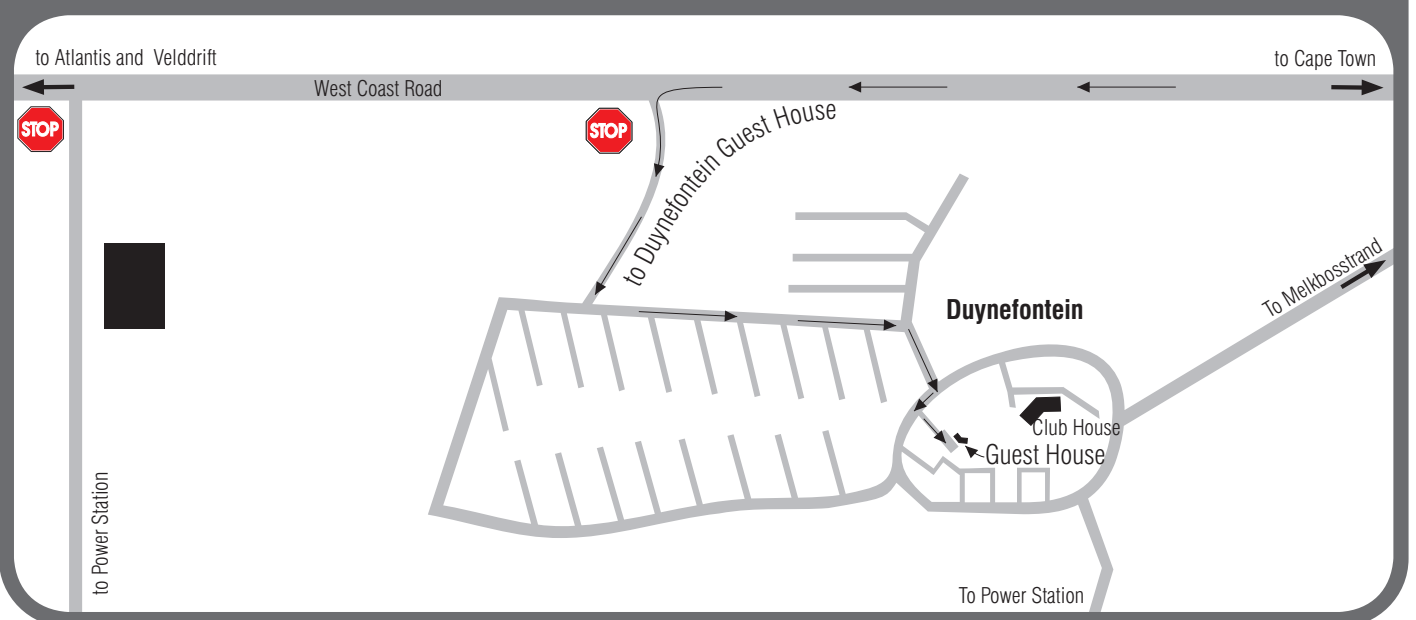

Map from Koeberg Power Station to Cape Town International Airport (50 km)

Map from Cape Town International Airport to Koeberg Power Station (50 km)