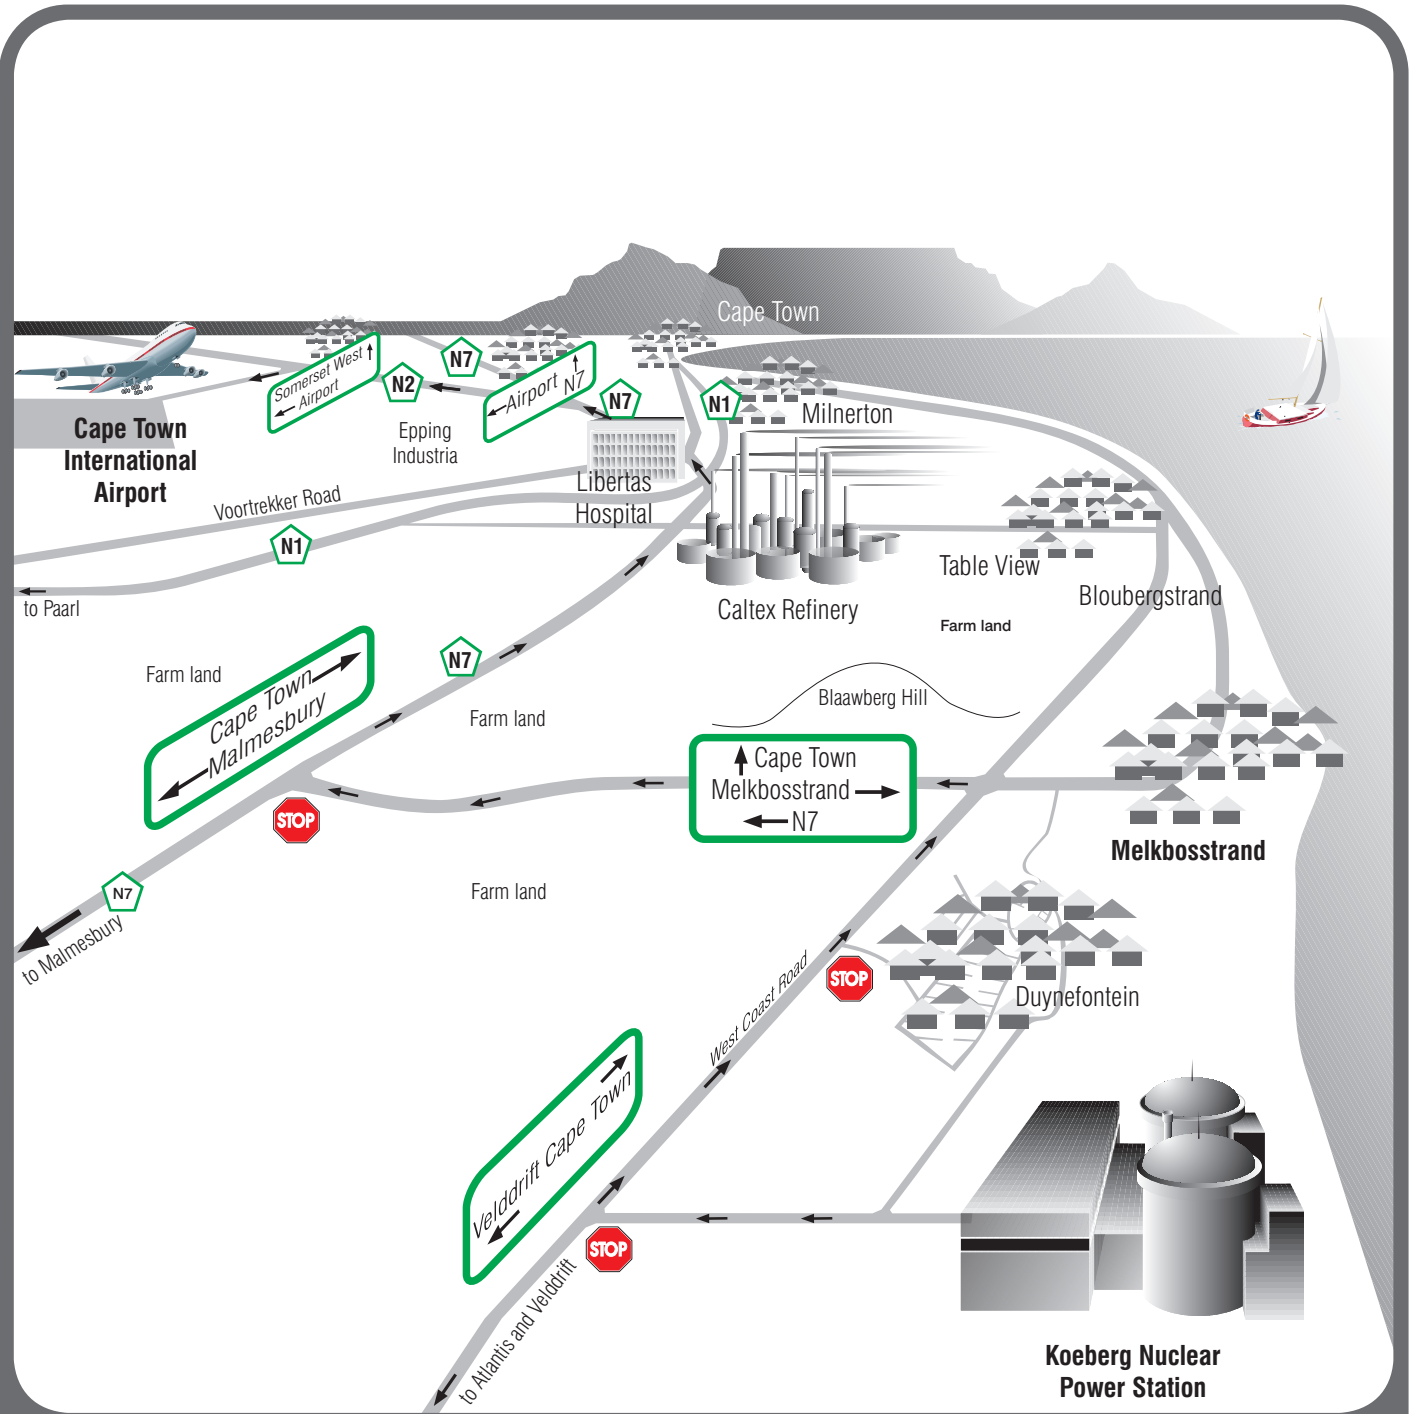

Map from Koeberg Power Station to Cape Town International Airport (50 km)

Map from Cape Town International Airport to Koeberg Power Station (50 km)